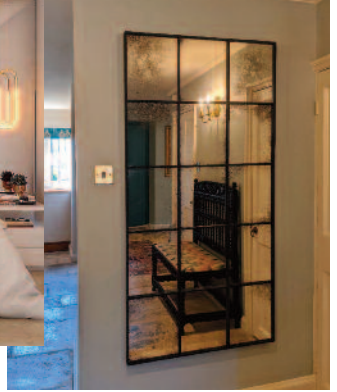

Services offered:

- Complete supply and fit to supply only.
- Delivery service, local as standard, anywhere UK.
- Colour match available or painted to RAL.
- All credit cards/BACS payments accepted.

Processing:

- All glass products can be supplied untoughened or toughened
- Mirrors - 4mm to 6mm silvered.
- Coloured mirrors - blue, peach, green, grey, pink, gold & bronze.
- Toughened glass 4mm to 19mm available in opti-white and conventional colours.
- Bronze anti sun and grey float available.
- We can supply with cut-outs for electrical sockets, light switches etc.

Express service available for all products.

Simply contact us, we'll explain any terminology and will just make the process easy for you.

0121 717 7071

info@bhamcity-glass.co.uk

bhamcity-glass.co.uk

B'ham City Glass

**B'HAM
CITY
GLASS**

BROUGHT TO YOU BY **HOLSTEN SOLUTIONS LTD**